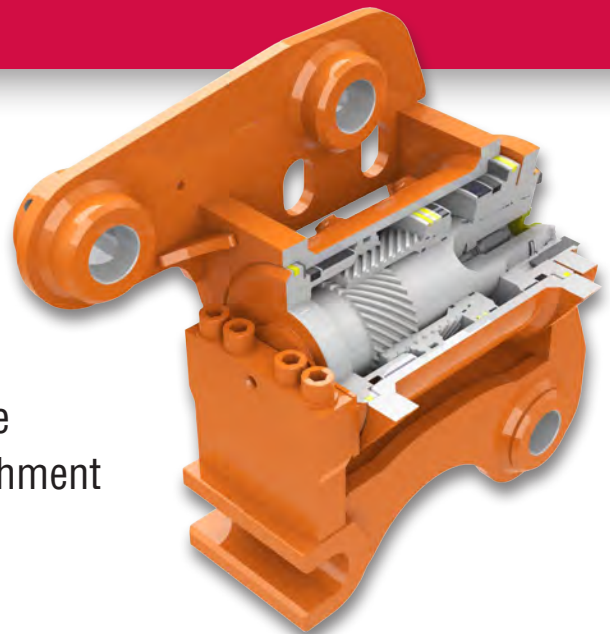

HELAC

POWERTILT

**Position your Bucket
not your machine.**

**Tilt any bucket
or attachment
up to 180°**

TILT IT

Perform Work Faster, Safer and Easier with PowerTilt®

Tilt any bucket or attachment up to 180° with our exclusive sliding spline technology. Increase productivity by 50% by simply tilting your attachment instead of moving the entire machine.

Coupler Options

All PowerTilt models come with a standard half-hitch coupler. Coupler options vary by model.

Standard pin-on

Universal

Brand specific

Custom

Helac Corporation 225 Battersby Avenue Enumclaw, WA 98022 USA
U.S. and Canada 800.PWR.TILT Worldwide 360.825.1601 Email attachments@helac.com Web www.helac.com